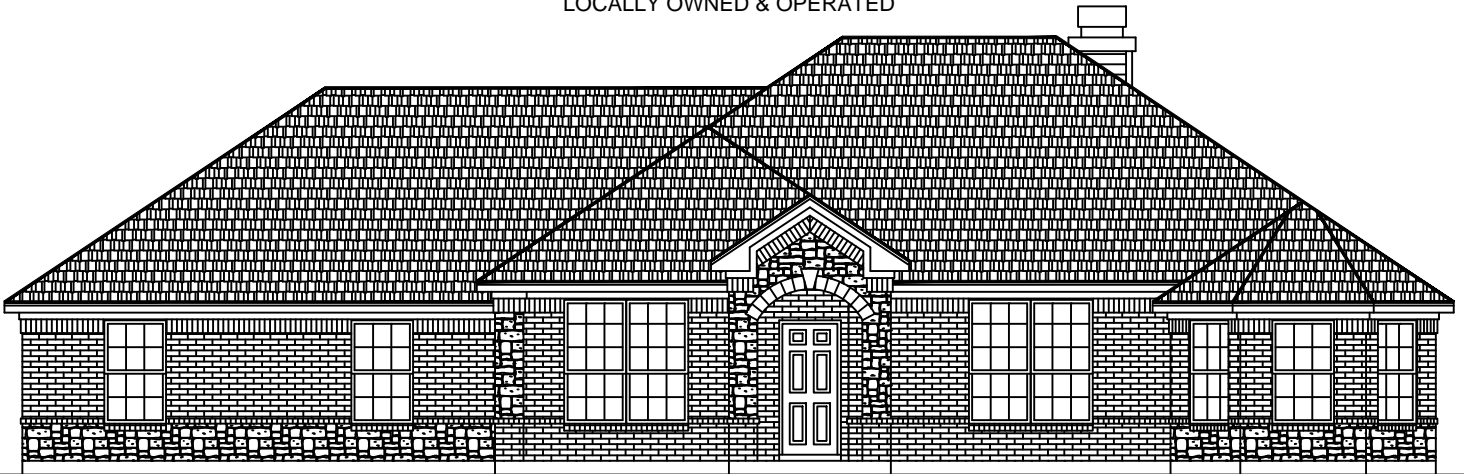

# CLASSIC HOMES

YOUR CUSTOM HOME BUILDER  
LOCALLY OWNED & OPERATED

## SPEC CFE 2041 4384 PAIGE DRIVE / LOT 4-B

### AREAS

OVERALL DIM. 68'-5" X 58'-3 1/2"

TOTAL A/C	2040	SQ. FT.
PORCH	117	SQ. FT.
COVERED PATIO	127	SQ. FT.
GARAGE	531	SQ. FT.
<b>TOTAL</b>	<b>2815</b>	<b>SQ. FT.</b>