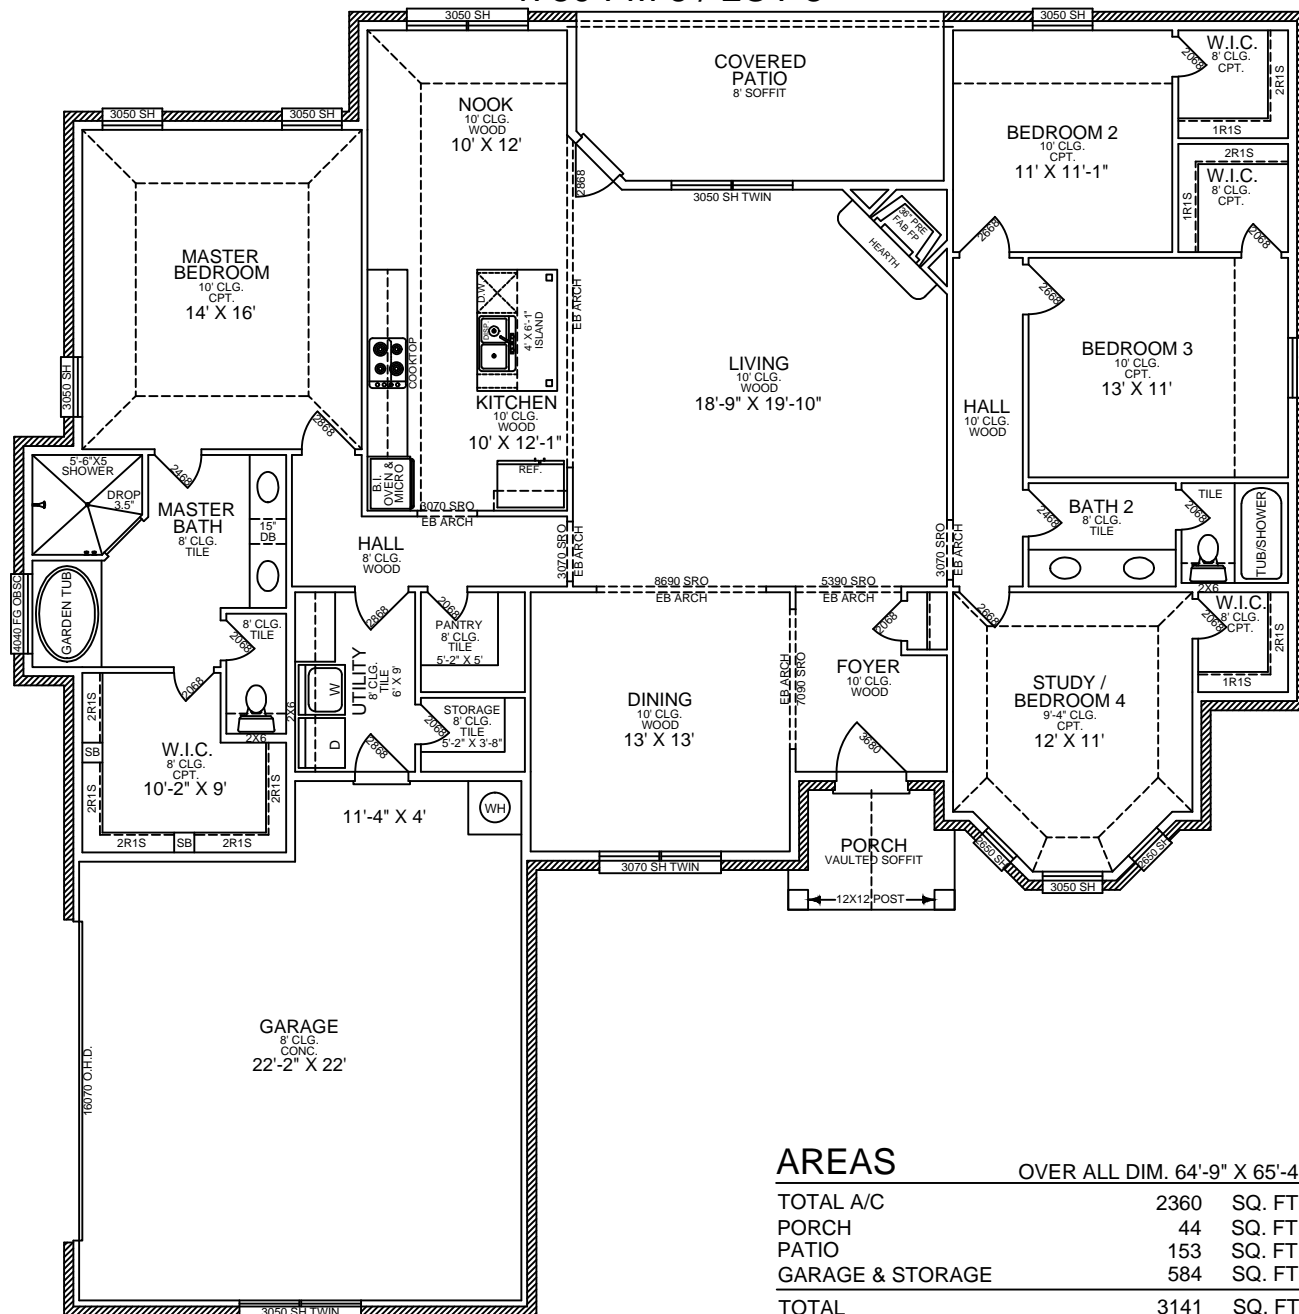

# CLASSIC HOMES

YOUR CUSTOM HOME BUILDER  
LOCALLY OWNED & OPERATED

3050 SH TWIN

3070 SH TWIN

3050 SH

3050 SH

3050 SH

## SPEC KRE 2360 4750 FM 6 / LOT 5

### AREAS

OVER ALL DIM. 64'-9" X 65'-4"

TOTAL A/C	2360	SQ. FT.
PORCH	44	SQ. FT.
PATIO	153	SQ. FT.
GARAGE & STORAGE	584	SQ. FT.
<b>TOTAL</b>	<b>3141</b>	<b>SQ. FT.</b>