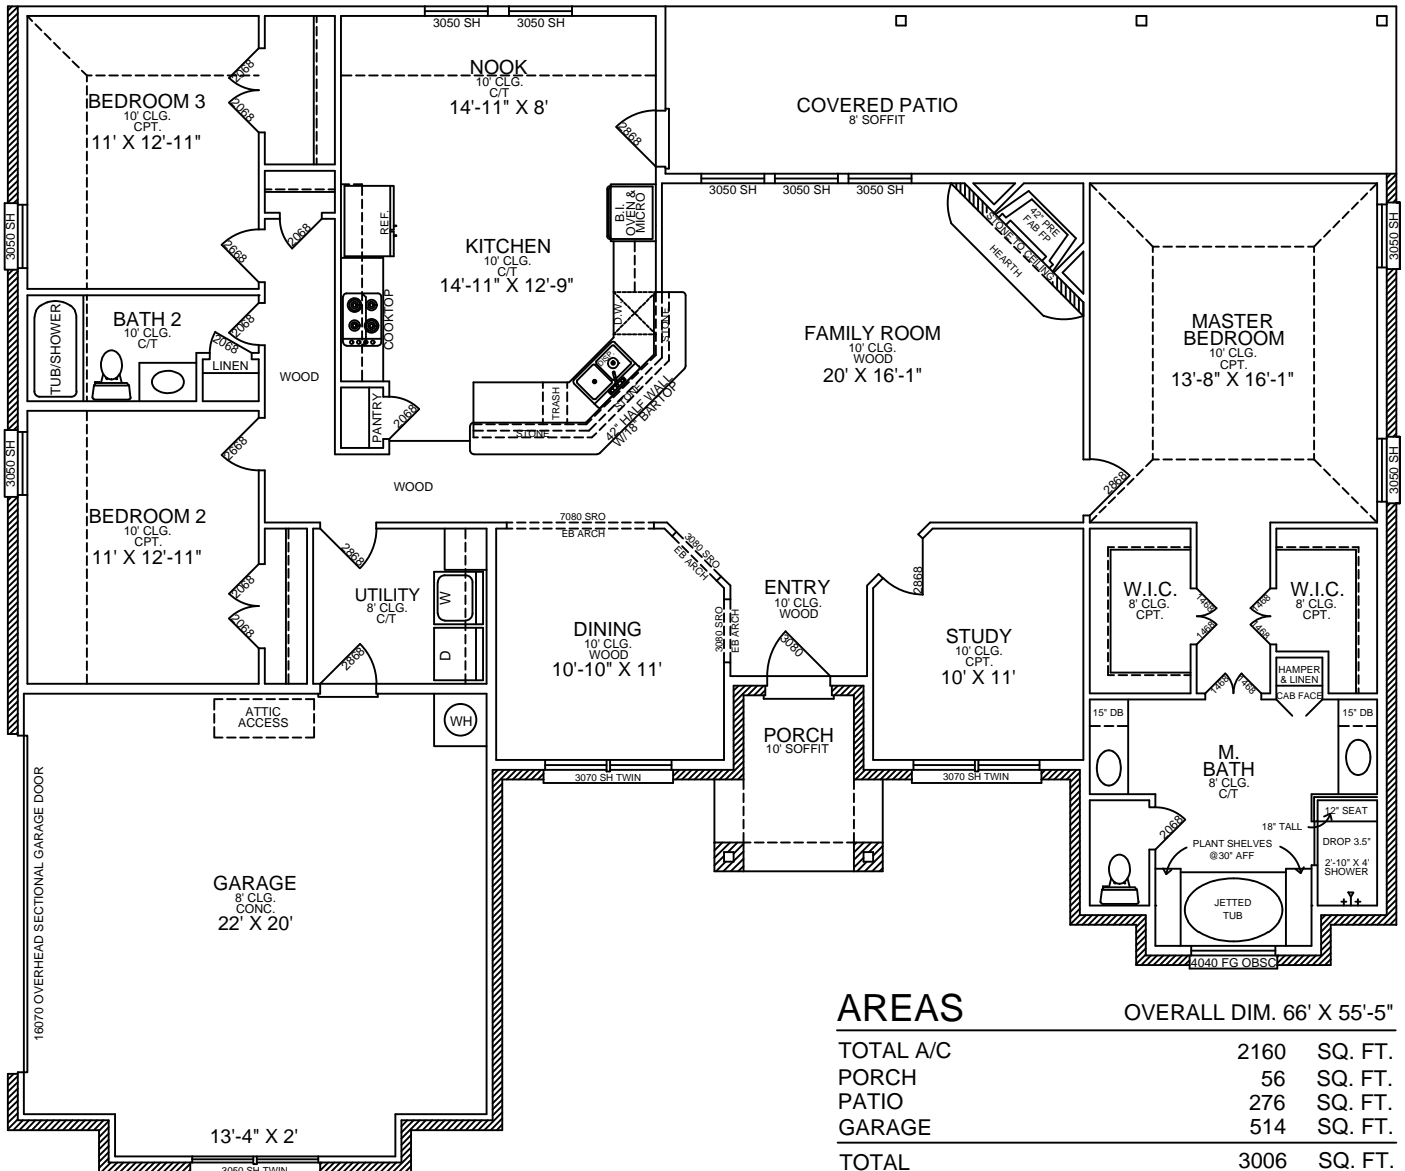

# CLASSIC HOMES

YOUR CUSTOM HOME BUILDER  
LOCALLY OWNED & OPERATED

3050 SH TWIN

3070 SH TWIN

3080

3070 SH TWIN

4040 F.G. OBSC.

## SPEC KRE 2160 4790 FM 6

### AREAS

OVERALL DIM. 66' X 55'-5"

TOTAL A/C	2160	SQ. FT.
PORCH	56	SQ. FT.
PATIO	276	SQ. FT.
GARAGE	514	SQ. FT.
<b>TOTAL</b>	<b>3006</b>	<b>SQ. FT.</b>