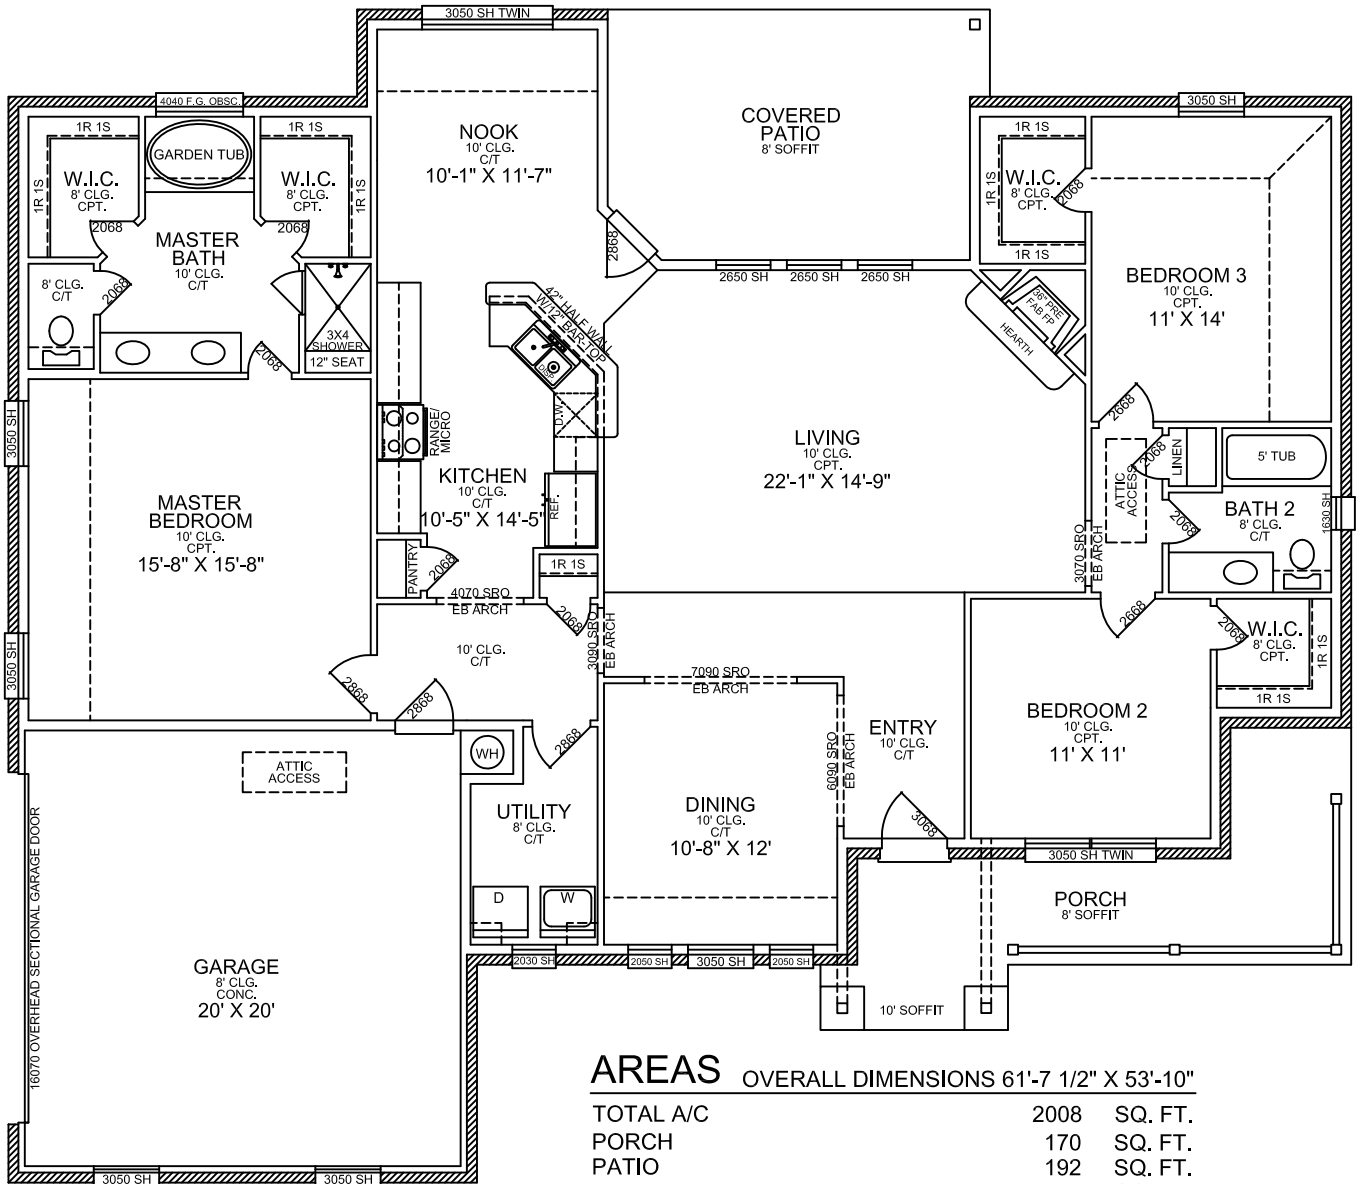

CLASSIC HOMES

YOUR CUSTOM HOME BUILDER
LOCALLY OWNED & OPERATED

4042 CR 2616

AREAS		OVERALL DIMENSIONS 61'-7 1/2" X 53'-10"
TOTAL A/C	2008	SQ. FT.
PORCH	170	SQ. FT.
PATIO	192	SQ. FT.
GARAGE	443	SQ. FT.
TOTAL	2813	SQ. FT.