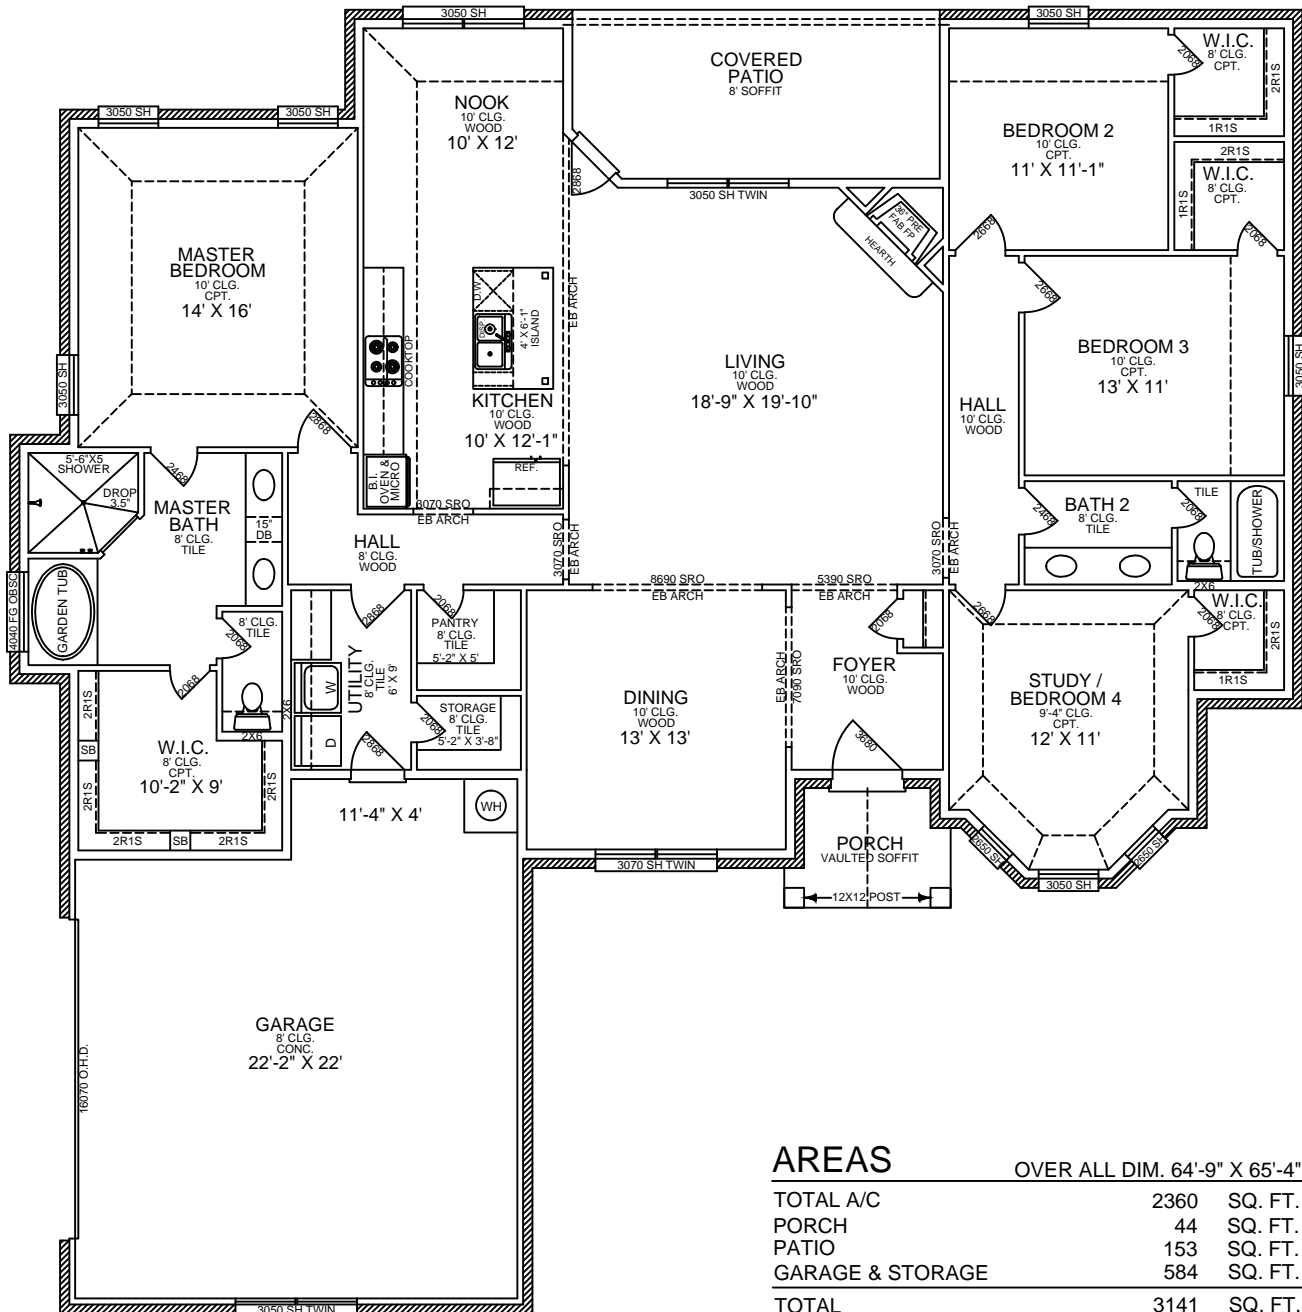

CLASSIC HOMES

YOUR CUSTOM HOME BUILDER
LOCALLY OWNED & OPERATED

3050 SH TWIN

3070 SH TWIN

3050 SH

3050 SH

3050 SH

SPEC KRE 2360 4750 FM 6 / LOT 5

AREAS

OVER ALL DIM. 64'-9" X 65'-4"

TOTAL A/C	2360	SQ. FT.
PORCH	44	SQ. FT.
PATIO	153	SQ. FT.
GARAGE & STORAGE	584	SQ. FT.
TOTAL	3141	SQ. FT.